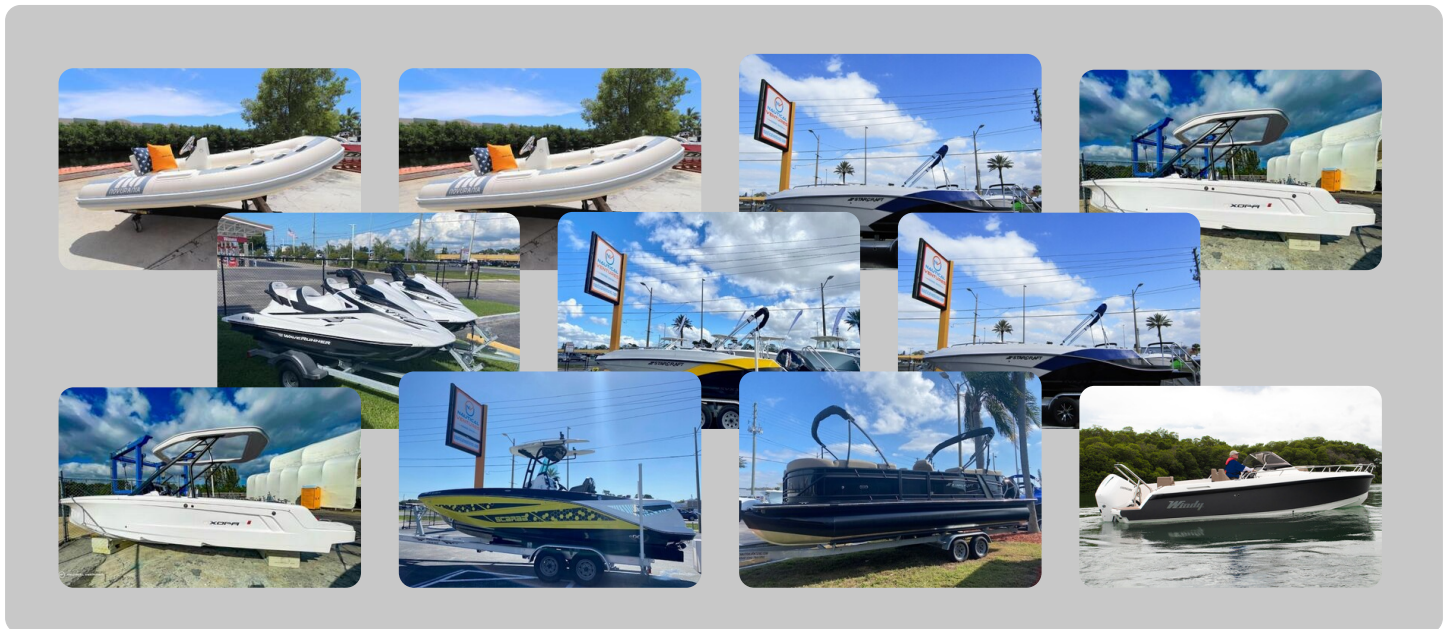

Nautical Ventures

Used power yachts for sale
New power yachts for sale

2025-04-05

Used power yachts for sale

Yamaha WaveRunner VX Limited

US\$31,000

Tampa Bay, USA • Used • 2020

Length: 11 ft (3.35 m)

Beam: 3 ft (0.91 m)

Phone: 1-727-939-8900

Nautical Ventures

7zea.com

Scarab 255 Open ID

US\$75,000

Tampa Bay, USA • Used • 2021

Length: 25 ft (7.62 m)

Beam: 8 ft (2.44 m)

Phone: 1-727-939-8900

Nautical Ventures

7zea.com

Axopar 28 T-Top

US\$189,990

Fort Lauderdale, USA • Used • 2020

Length: 28 ft (8.53 m)

Beam: 9 ft (2.74 m)

Phone: 1-954-926-5250

Nautical Ventures

7zea.com

Sailfish 320 CC

Request price

Tampa Bay, USA • Used • 2020

Length: 34 ft (10.36 m)