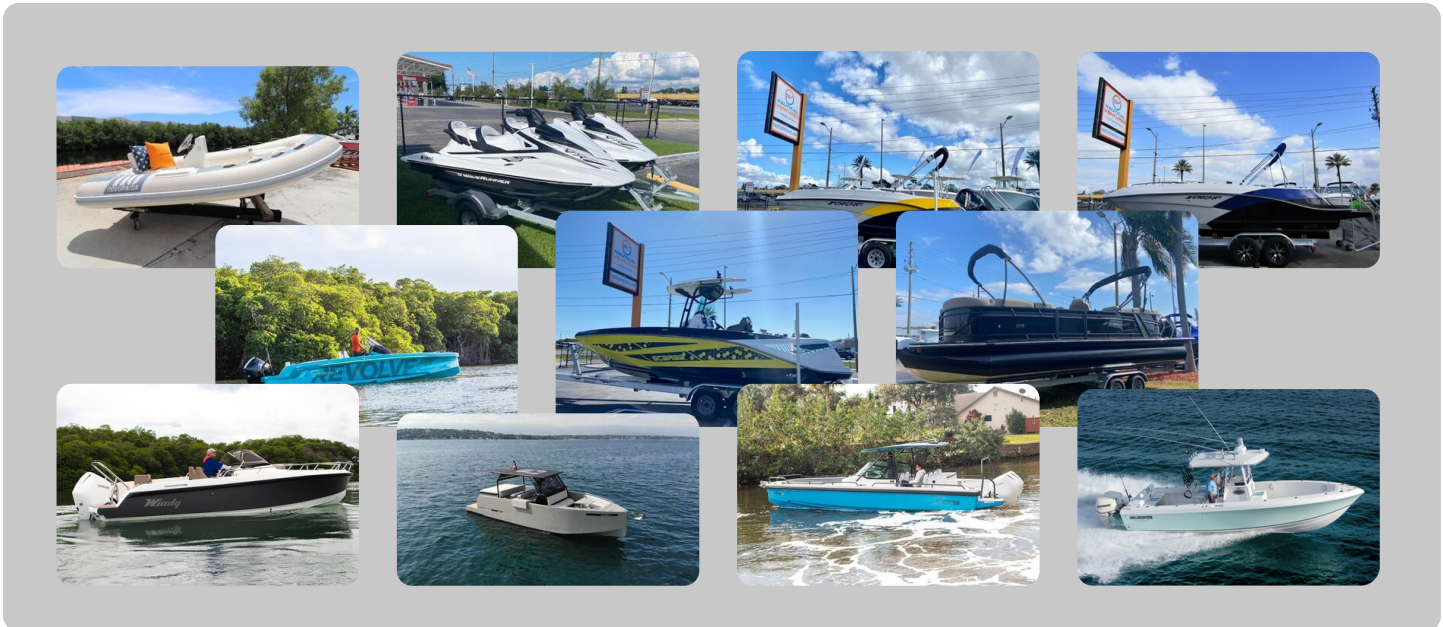

Nautical Ventures

Used power yachts for sale
New power yachts for sale

Used power yachts for sale

Yamaha WaveRunner VX Limited

US\$31,000

Tampa Bay, USA • Used • 2020

Length: 11 ft (3.35 m)

Beam: 3 ft (0.91 m)

Phone: 1-727-939-8900

Nautical Ventures

7zea.com

Scarab 255 Open ID

US\$75,000

Tampa Bay, USA • Used • 2021

Length: 25 ft (7.62 m)

Beam: 8 ft (2.44 m)

Phone: 1-727-939-8900

Nautical Ventures

7zea.com

Axopar 28 T-Top

US\$189,990

Fort Lauderdale, USA • Used • 2020

Length: 28 ft (8.53 m)

Beam: 9 ft (2.74 m)

Beam: 8 ft (2.44 m)

Phone: 1-954-926-5250

Nautical Ventures

7zea.com

De Antonio D28 Open

US\$259,900

Fort Lauderdale, USA • New • 2022

Length: 27 ft (8.23 m)