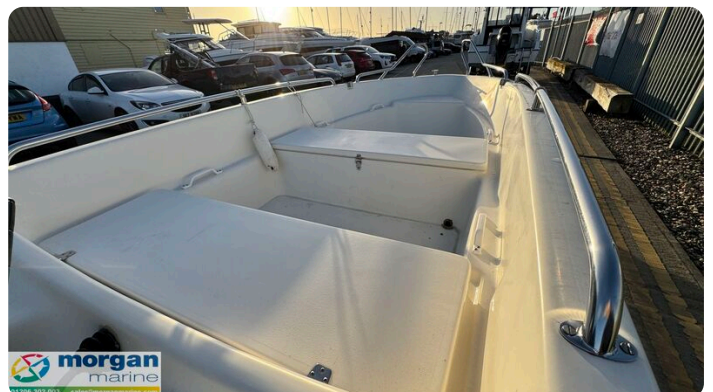

Deck: GRP hull. Fenders. Stainless Steel mooring cleats. Stainless Steel hand rails. Open bow pulpit. Stainless Steel fold up boarding ladder. Outboard motor engine cover. Full boat cover. Rubbing strake. Open boat with 2x bench style seats with storage. Grab handles.

Cabin: N/A

Electronics: No electronics.

Machinery: 2011 Yamaha F20 BMHL outboard with pull start.

Trailer: 2 wheel roller trailer with jockey wheel, winch, hitch and lightboard. NB - the road trailer may not be in serviceable road worthy condition. It is recommended the buyer should inspect and service accordingly prior to use on public roads.

Allgemeine Information

Hersteller:	Yamarin
Modell:	42 Open
Jahr:	2007
Bedingung:	Benutzt

Motor

Motortyp:	
Kraftstofftyp:	Benzin

Messungen

Länge:	4.25 m (13.94 ft)
Breite:	1.68 m (5.51 ft)
Tief:	0.6 m (1.97 ft)
Gewicht:	0 ()

Unterkunft

Kabine:	0
Liegeplätze:	0

Bilder