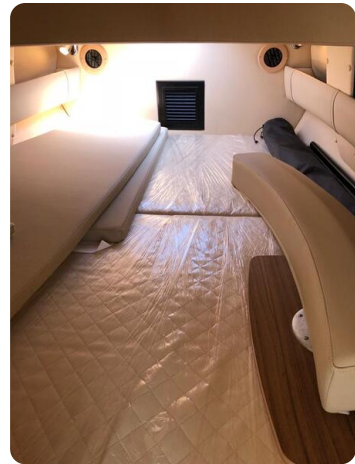

ef7e2e5e-d119-4677-b7d8-2beaf83d9dbf

06ee40c9-5a59-44c3-916a-593e94bbeb91