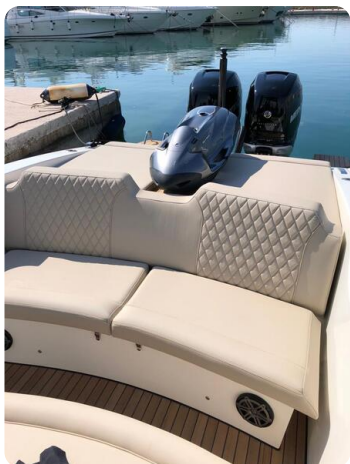

fa45caac-d6c9-4707-86bb-3e6505bb1de9