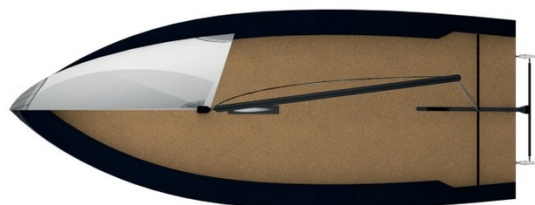

Accommodation

| | |
|---------|---|
| Cabins: | 0 |
| Berths: | 0 |

Images

Scheepsmakelaardij Goliath

Hendrik Bulthuisweg 2

8606 KB SNEEK

Netherlands

Phone: 0031(0)6-54723943