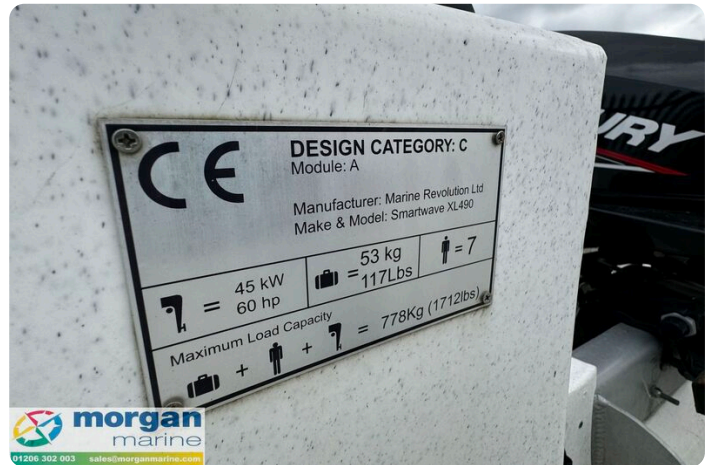

## Details

Make:	Smartwave
Model:	XL 490
Year:	0
Condition:	Used
Engine:	, 250 hp
Engine type:	
Length:	4.9 m (16.08 ft)
Beam:	1.9 m (6.23 ft)
Cabins:	0
Berths:	0

Morgan Marine

7zea.com

# Images

Smartwave-XL-490-side-view

Smartwave-XL-490-engine

Smartwave-XL-490-tiller

Smartwave-XL-490-side-view

Smartwave-XL-490-deck

Smartwave-XL-490-model

Smartwave-XL-490-deck-seating