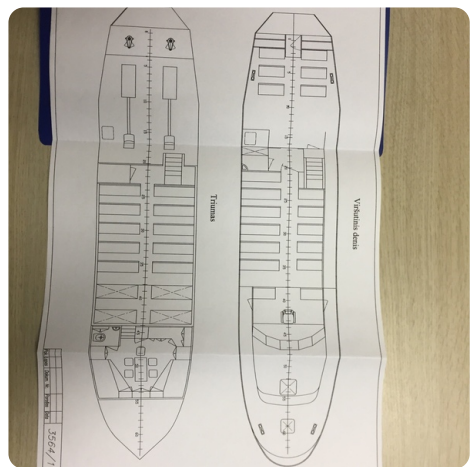

General information

Make:	Silute
Model:	Dagpassagiersschip
Year:	1990
Condition:	Used
Engine type:	

Measurements

Length:	20.2 m (66.27 ft)
Beam:	4.4 m (14.44 ft)
Deep:	1.2 m (3.94 ft)

Accommodation

Cabins:	0
Berths:	0