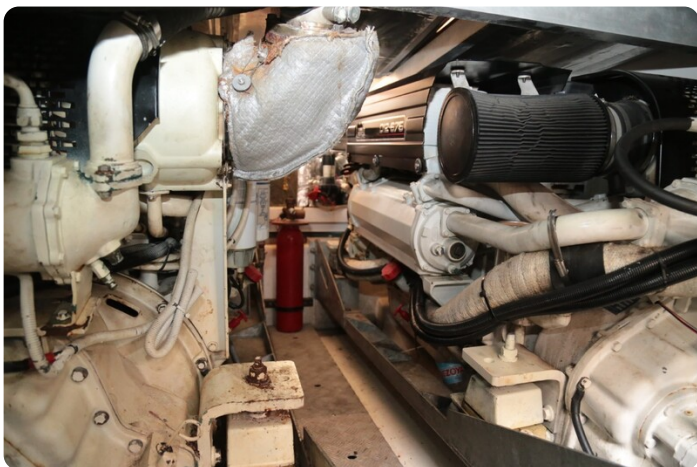

Image courtesy of JD Yachts