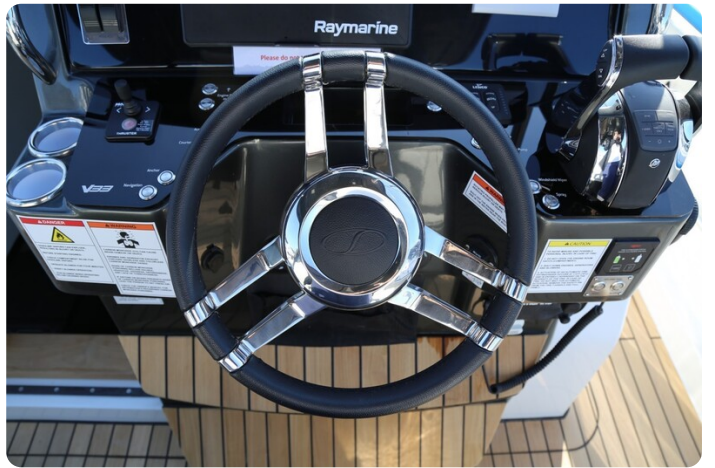

# Description

ENG  
2022. 2 x 300 HP Mercury V8  
2 berths in 1 cabin  
Lying: Poole UK

ENG  
Extras

Holding Tank  
T-Top Hardtop  
Bow Thruster  
Remote Controlled Windlass with SS Anchor and and 42 Metre Chain  
FUSION Sound System with 4 Marine Speakers  
Battery Charger 220 Volt  
12 Volt Outlets  
Teak Cockpit Table  
Refrigerator  
Ice Box  
LED Lighting  
Raymarine Axiom 12" GPS

Standard Specification

Manufacturer Introduction

The new V33 is the latest offering from Schaefer with clever contemporary design features, this sporty walk-around boat coupled with class leading accommodation has the ability to thrill at sea and please at rest. This model has the awesome twin Mercury 300HP V8 Outboards with power steering providing outstanding performance. The V33 has spacious external areas with its open bow and ample aft cockpit, The surprisingly spacious cabin offers full height headroom and plenty of space for two people to spend the weekend comfortably. Enjoy life at sea with your family, fish with friends, play water sports or simply take an off-the-grid weekend in this amazing new model.

Image courtesy of JD Yachts

Image courtesy of JD Yachts

Image courtesy of JD Yachts

Image courtesy of JD Yachts

Image courtesy of JD Yachts

Image courtesy of JD Yachts

Image courtesy of JD Yachts

Image courtesy of JD Yachts