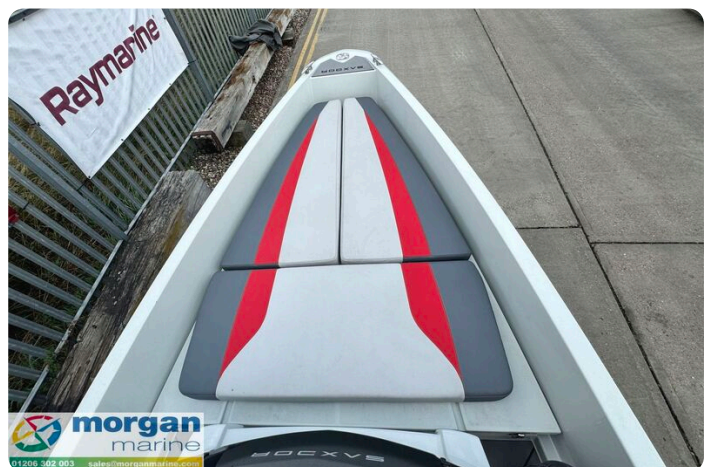

Saxdor-200-Sport-53-seat-bow-area