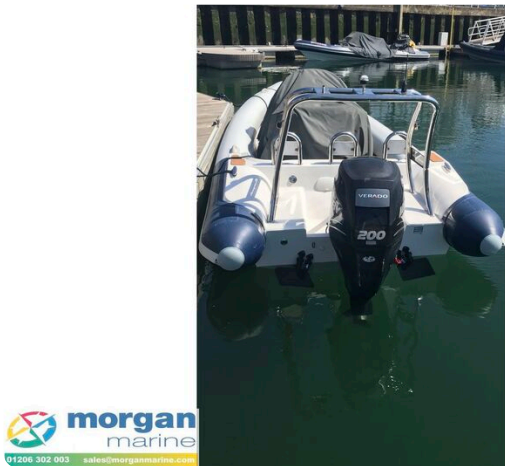

Renegade 720

£29,995 • Brightlingsea Großbritannien • Benutzt • 2009

Präsentiert von

Peter Marchant
Phone: 44(0)1206302003

Morgan Marine
The Boatyard, Shipyard
Estate
CO7 0AR Colchester
Großbritannien

Details

Hersteller:	Renegade
Modell:	720
Jahr:	2009
Bedingung:	Benutzt
Motor:	, 250 hp
Motortyp:	
Länge:	7.2 m (23.62 ft)
Breite:	2.44 m (8.01 ft)
Kabine:	0
Liegeplätze:	0

Morgan Marine

7zea.com

Beschreibung

EN

2009 Renegade 720 rib with Mercury 200hp recently serviced in April 2023. and trailer. This rib is extremely versatile and renown for its deep V hull design offering fantastic handling, performance and sea keeping. The Renegade 720 has plenty of space for family and friends with its jockey seats for the helm and co-pilot, large aft bench seat with back rests and a great raised bow area for storage, seating and sun bathing. This rib also offers a high specifications including Garmin GPS map, Garmin VHF, Fusion audio, lockable forward locker room with toilet, full boat cover and much more!! Perfect for Morgan Marines park and ride.

Machinery: Mercury 200hp outboard with power trim and tilt. Approx. engine hours of 650. Recently serviced in April 2023. Automatic bilge pump. Hydraulic trim tabs.

Twin axle Snipe roller trailer.

Allgemeine Information

Hersteller:	Renegade
Modell:	720
Jahr:	2009
Bedingung:	Benutzt

Motor

Motor:	, 250 hp
Motortyp:	

Messungen

Länge:	7.2 m (23.62 ft)
Breite:	2.44 m (8.01 ft)
Tief:	0.4 m (1.31 ft)
Gewicht:	0 ()

Unterkunft

Kabine:	0
Liegeplätze:	0