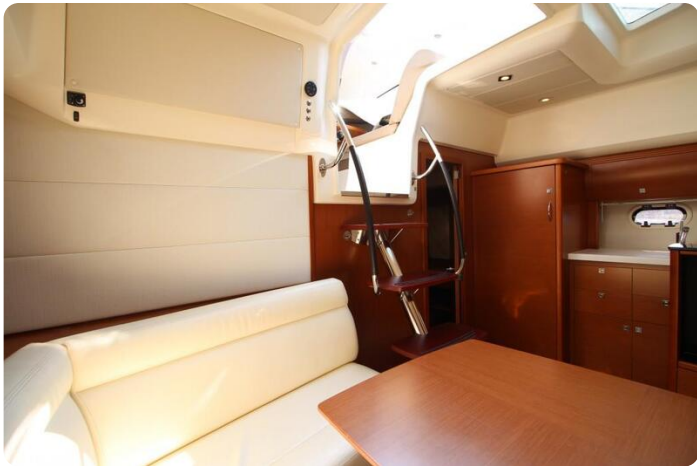

Prestige 440S Fresh water only