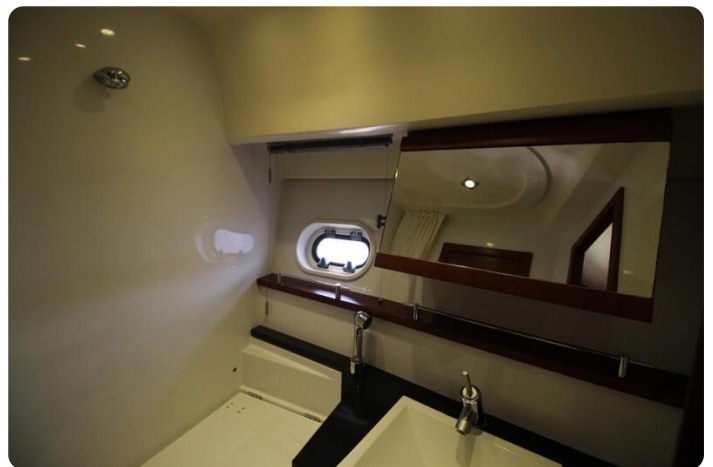

Prestige 440S Fresh water only