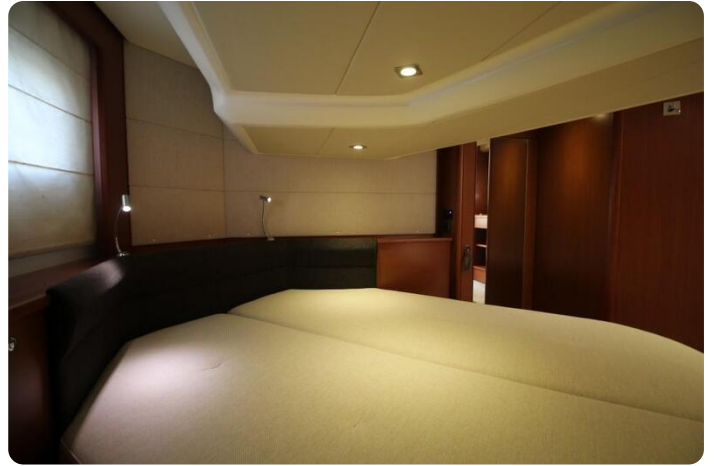

Prestige 440S Fresh water only