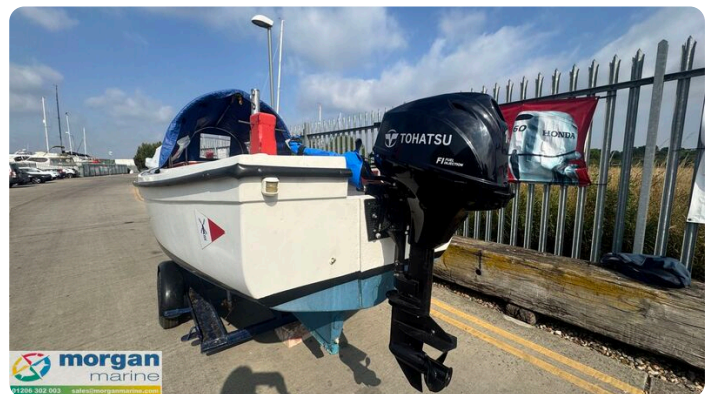

Deck: Auxiliary bracket. GRP hull. Spray hood canopy. Partial overall mooring cover. Anchor and rope. Bow roller. Fenders and lines. Boat hook. 1x Oar. Bow bollard cleat. Stern 2x bollard cleats. Forward stainless steel rails.

Cabin: Cuddy with V-shaped cushioned seating.

Cockpit: Stern back bench wooden seating with tiller steering control.

Electronics: Solar panel with battery. Automatic bilge pump. Navigation lights. Anchor light.

Machinery: 2021 Tohatsu 15hp tiller steering. Last serviced in 2025 - Approx 50 hours. Can be changed to electric start.

Trailer: 2 wheel road trailer with extended launching bar, jockey wheel, spare wheel and winch. NB - the road trailer may not be in serviceable road worthy condition. It is recommended the buyer should inspect and service accordingly prior to use on public roads.

Allgemeine Information

Hersteller:	Oyster
Modell:	16 Launch
Jahr:	0
Bedingung:	Benutzt
Motortyp:	

Messungen

Länge:	4.87 m (15.98 ft)
Breite:	1.98 m (6.50 ft)
Tief:	0.46 m (1.51 ft)

Unterkunft

Kabine:	0
Liegeplätze:	0

Bilder