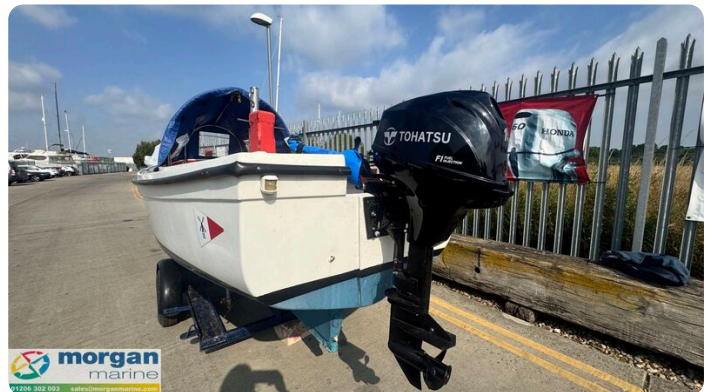

Deck: Auxiliary bracket. GRP hull. Spray hood canopy. Partial overall mooring cover. Anchor and rope. Bow roller. Fenders and lines. Boat hook. 1x Oar. Bow bollard cleat. Stern 2x bollard cleats. Forward stainless steel rails.

Cabin: Cuddy with V-shaped cushioned seating.

Cockpit: Stern back bench wooden seating with tiller steering control.

Electronics: Solar panel with battery. Automatic bilge pump. Navigation lights. Anchor light.

Machinery: 2021 Tohatsu 15hp tiller steering. Last serviced in 2025 - Approx 50 hours. Can be changed to electric start.

Trailer: 2 wheel road trailer with extended launching bar, jockey wheel, spare wheel and winch. NB - the road trailer may not be in serviceable road worthy condition. It is recommended the buyer should inspect and service accordingly prior to use on public roads.

General information

Make:	Oyster
Model:	16 Launch
Year:	0
Condition:	Used
Engine type:	

Measurements

Length:	4.87 m (15.98 ft)
Beam:	1.98 m (6.50 ft)
Deep:	0.46 m (1.51 ft)

Accommodation

Cabins:	0
Berths:	0

Images