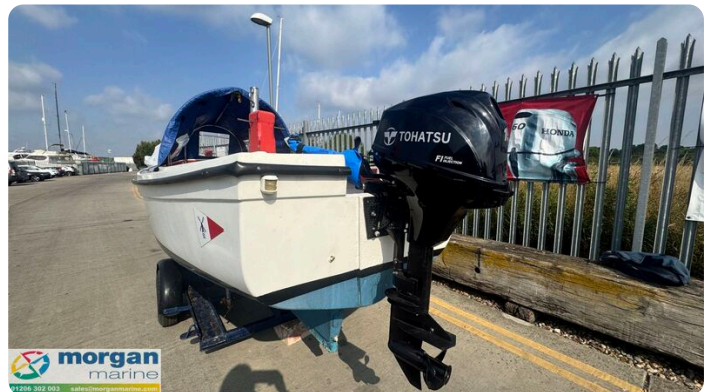

Deck: Auxiliary bracket. GRP hull. Spray hood canopy. Partial overall mooring cover. Anchor and rope. Bow roller. Fenders and lines. Boat hook. 1x Oar. Bow bollard cleat. Stern 2x bollard cleats. Forward stainless steel rails.

Cabin: Cuddy with V-shaped cushioned seating.

Cockpit: Stern back bench wooden seating with tiller steering control.

Electronics: Solar panel with battery. Automatic bilge pump. Navigation lights. Anchor light.

Machinery: 2021 Tohatsu 15hp tiller steering. Last serviced in 2025 - Approx 50 hours. Can be changed to electric start.

Trailer: 2 wheel road trailer with extended launching bar, jockey wheel, spare wheel and winch. NB - the road trailer may not be in serviceable road worthy condition. It is recommended the buyer should inspect and service accordingly prior to use on public roads.

Allgemeine Information

Hersteller:	Oyster
Modell:	16 Launch
Jahr:	0
Bedingung:	Benutzt
Motortyp:	

Messungen

Länge:	4.87 m (15.98 ft)
Breite:	1.98 m (6.50 ft)
Tief:	0.46 m (1.51 ft)

Unterkunft

Kabine:	0
Liegeplätze:	0

Bilder