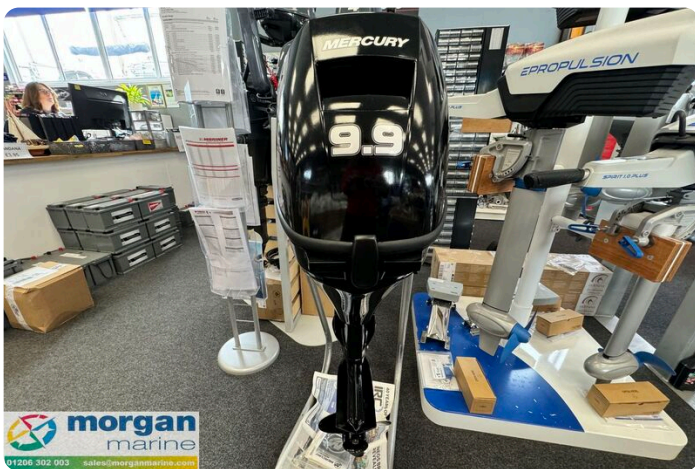

Beschreibung

EN

2022 Mercury 9.9HP outboard just in at Morgan Marine with only 2 hours run from new. Leading its class in light weight design, the Mercury 9.9hp FourStroke tips the scales at just 38kg providing the perfect mix of power to weight. A compact and light weight design coupled with an ergonomic carry handle make the 9.9hp a great choice for your tender or boat. Equipped with class leading features such through prop exhaust, automatic reverse lock and dual water intakes, but the one you will love the most is the Multi-function tiller handle. Exclusive to Mercury and designed for easy control, Shift gear, throttle, steer, tilt and stop the engine with just one hand.

Cockpit:

Electronics:

Allgemeine Information

Hersteller:	Mercury
Modell:	9.9HP outboard
Jahr:	0
Bedingung:	Benutzt

Motor

Motor:	, 1300 hp
Motortyp:	

Messungen

Länge:	0 m (0.00 ft)
Breite:	0 m (0.00 ft)
Tief:	0 m (0.00 ft)
Gewicht:	0 ( )

Unterkunft

Kabine:	0
Liegeplätze:	0

Bilder