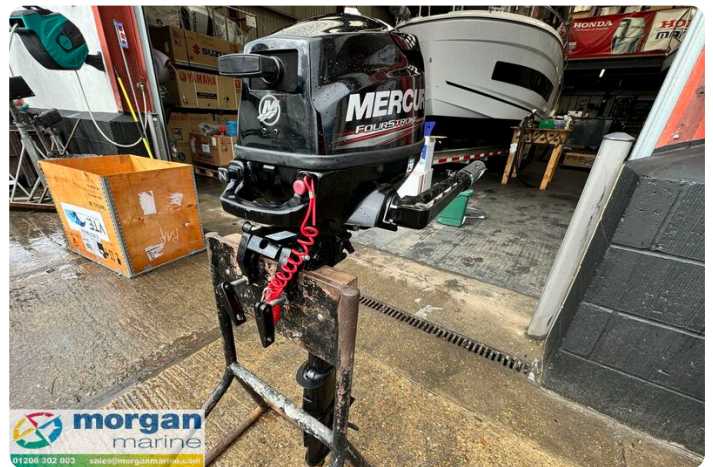

Description

EN

Mercury 3.5 HP outboard 2013 just in at Morgan Marine. This Mercury outboard engine is a powerful 3.5hp 4 stroke design that will provide you with a smooth and reliable ride on the water. With its high-quality construction and advanced technology, this engine is perfect for all your boating needs. The brand name Mercury is synonymous with excellence in the boating industry, and this engine is no exception. Ideal for use on both large and small boats, this engine is perfect for those who want to take their boating experience to the next level. Whether you're an experienced boater or just getting started, this Mercury outboard engine is the perfect choice for all your boating needs.

Cockpit:

Electronics:

General information

Make:	Mercury
Model:	3.5 HP outboard
Year:	0
Condition:	Used

Engine

Engine:	, 1300 hp
Engine type:	

Measurements

Length:	0 m (0.00 ft)
Beam:	0 m (0.00 ft)
Deep:	0 m (0.00 ft)
Weight:	0 ( )

Accommodation

Cabins:	0
Berths:	0

Images