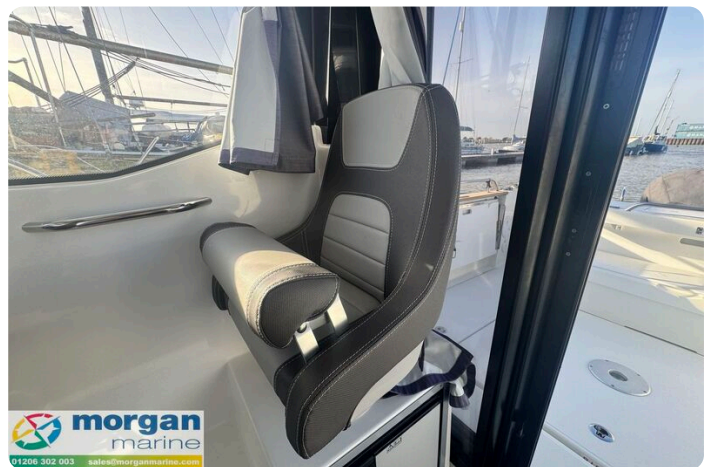

Cabin: Forward 2 berth cabin with storage and opening porthole. Overhead lights.

Cockpit: Wheelhouse with port and starboard side doors, roof hatch and aft sliding window. Helm position with full engine controls and instrumentation, plus navigation electronics and compass. Pilot, co-pilot and passenger bolster seats. Port and starboard windscreen wipers + screen wash. Drop down saloon table. Lockers under seats. Galley with sink (pressurised water). Fridge (40l). Wheelhouse interior curtains.

Merry-Fisher-795-Marlin-Just-Chillin-window

Merry-Fisher-795-Marlin-Just-Chillin-cockpit

Merry-Fisher-795-Marlin-Just-Chillin-seating

Merry-Fisher-795-Marlin-Just-Chillin-fridge

Merry-Fisher-795-Marlin-Just-Chillin-bolster-seat