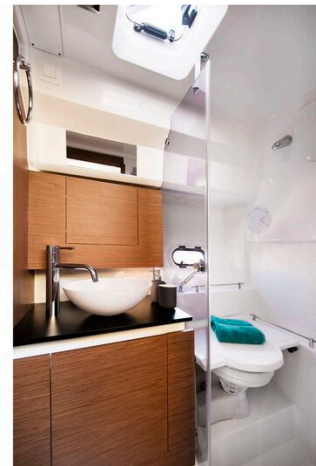

Cabin: Transparent sliding door. Forward 2 berth cabin with storage, hatch to deck + hull windows + opening portholes. Aft double berth cabin with storage, opening portholes and hull windows. Galley with stainless steel sink, 220v vitroceramic cooktop (in lieu of standard gas stove), upgraded 80L fridge and opening porthole. Toilet compartment with marine toilet and separate shower, plus hatch to deck and opening portholes.

Accommodation

Cabins:	0
Berths:	0

Images

Jeanneau Cap Camarat 10.5 WA

Jeanneau Cap Camarat 10.5 WA - view from forward cabin to aft cabin

Jeanneau Cap Camarat 10.5 WA - forward cabin

Jeanneau Cap Camarat 10.5 WA - toilet compartment

Jeanneau Cap Camarat 10.5 WA - galley in cabin

Jeanneau Cap Camarat 10.5 WA - aft cabin

Jeanneau Cap Camarat 10.5 WA - cockpit from port side

Jeanneau Cap Camarat 10.5 WA - overhead view from starboard

Jeanneau Cap Camarat 10.5 WA