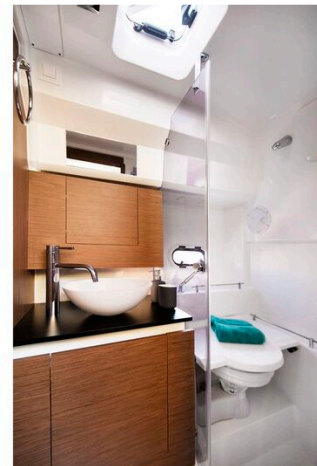

Jeanneau Cap Camarat 10.5 WA - toilet compartment