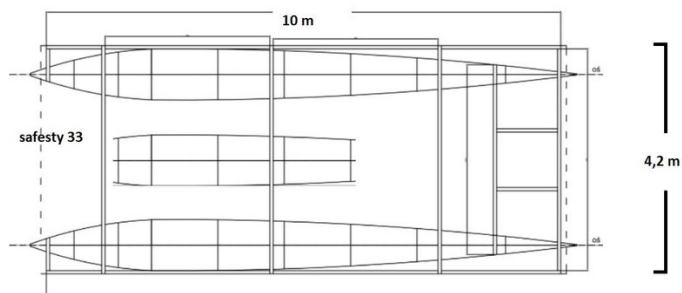

Engine

Engine:	, 270 hp
Engine type:	

Measurements

Length:	9.9 m (32.48 ft)
Beam:	4 m (13.12 ft)
Deep:	1 m (3.28 ft)
Weight:	0 kg (0.00 lb)

Accommodation

Cabins:	0
Berths:	0

Images

ebe71f9c-12d5-4533-aef4-f541f5677f78