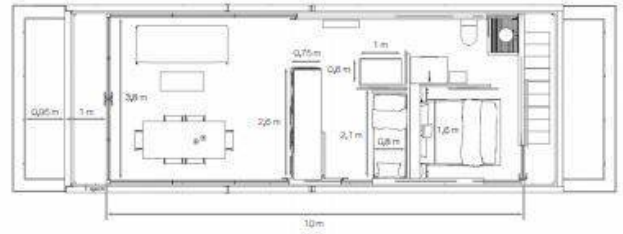

General information

Make:	Houseboat
Model:	The Yacht House 40
Year:	2024
Condition:	New
Engine type:	

Measurements

Length:	12 m (39.37 ft)
Beam:	4.5 m (14.76 ft)
Deep:	0.5 m (1.64 ft)

Accommodation

Cabins:	0
Berths:	0