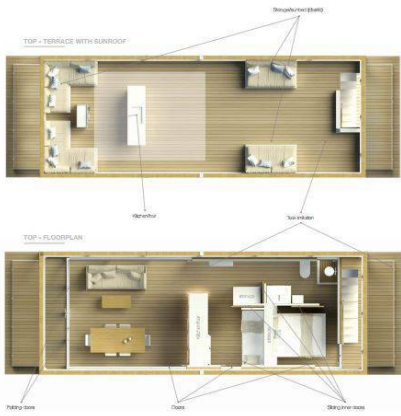

General information

Make:	Houseboat
Model:	The Yacht House 40
Year:	2024
Condition:	New
Engine type:	

Measurements

Length:	12 m (39.37 ft)
Beam:	4.5 m (14.76 ft)
Deep:	0.5 m (1.64 ft)

Accommodation

Cabins:	0
Berths:	0