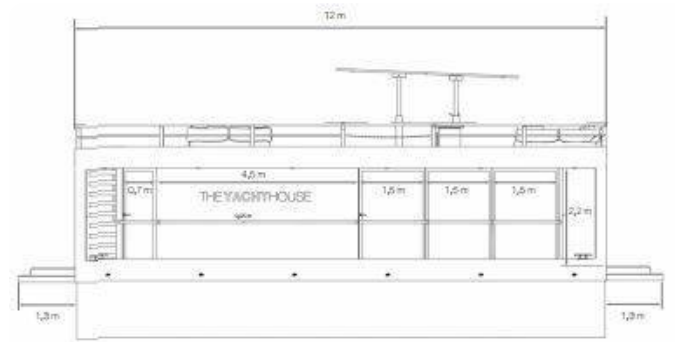

General information

Make:	Houseboat
Model:	The Yacht House 40
Year:	2024
Condition:	New
Engine type:	

Measurements

Length:	12 m (39.37 ft)
Beam:	4.5 m (14.76 ft)
Deep:	0.5 m (1.64 ft)

Accommodation

Cabins:	0
Berths:	0