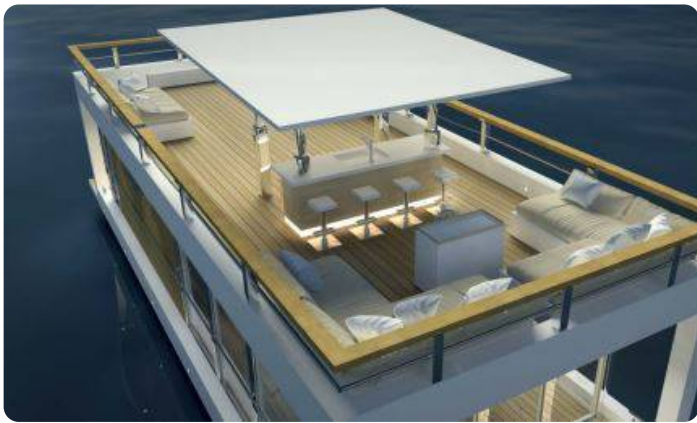

General information

Make:	Houseboat
Model:	The Yacht House 40
Year:	2024
Condition:	New
Engine type:	

Measurements

Length:	12 m (39.37 ft)
Beam:	4.5 m (14.76 ft)
Deep:	0.5 m (1.64 ft)

Accommodation

Cabins:	0
Berths:	0