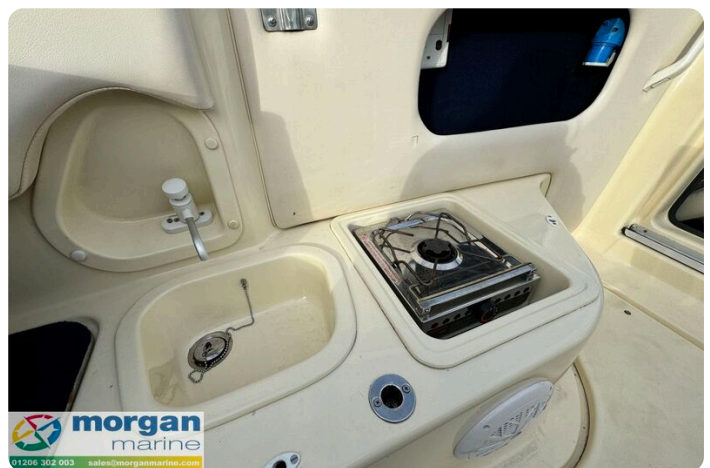

Details

Make:	Fletcher
Model:	GTO
Year:	2002
Condition:	Used
Engine:	, 250 hp
Engine type:	
Length:	5.85 m (19.19 ft)
Beam:	2.25 m (7.38 ft)
Cabins:	0
Berths:	0

Morgan Marine

7zea.com

Description

EN

2002 Fletcher 19 GTO powered by 2022 Tohatsu 140hp outboard just in at Morgan Marine. This Fletcher 19 has been much loved by her current owner. She benefits from a huge list of upgrades, beautiful upholstery and is bursting with lots of features including large berth cuddy with Porta Potti, Raymarine plotter, Fusion audio, Lowrance plotter, Zipwakes, Cobra VHF, full overall cover, bimini, Sink with cooker, Large u-shaped cockpit seating, and more! Early viewing is a must!

Deck: Full boat cover. Bimini. Midship cleats. Stainless steel pulpit and grab handles. Bathing platform with boarding ladder. Ski eye. Anchor locker with anchor and ropes. Blue fold down bimini with side curtains.

Cabin: 2 Berth cuddy with infill cushion. Porta Potti under berth. Access to front bow with porthole.

Cockpit: Walk-through screen - aluminium framed. Table + leg. Helm seat with full engine controls and instrumentation. Large U-shape cockpit seating. Infill cushion to make co-pilot seat with backrest. Outdoor cockpit galley with sink and removable gas stove.

Engine:	, 250 hp
Engine type:	

Measurements

Length:	5.85 m (19.19 ft)
Beam:	2.25 m (7.38 ft)
Deep:	0.45 m (1.48 ft)
Weight:	0 ()

Accommodation

Cabins:	0
Berths:	0

Images

Fletcher-19-GTO-main

Fletcher-19-GTO-cooker