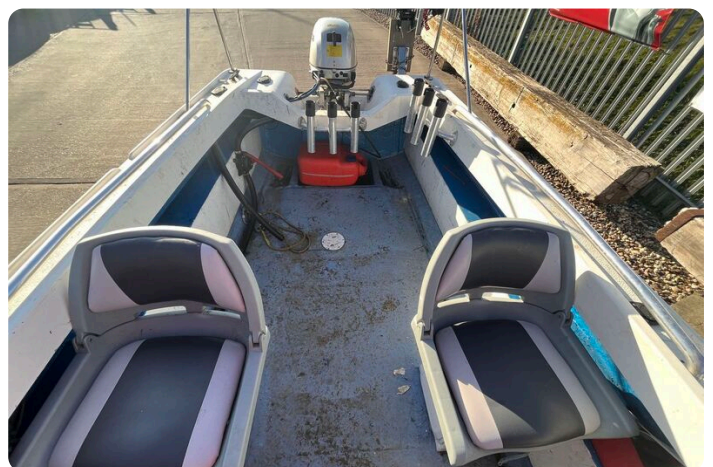

# Description

EN

17ft Fisherman for sale at Morgan Marine. This fisherman 17 is perfect for days out fishing with family or friends or equally cruising up and down the local rivers. With new full canopy and spray hood it can be used at any time of the year. Powered by Honda 20HP this boat is ready to hit the water - Perfect for Morgan Marines park and ride service!

Deck: New full cover. New spray hood. Open deck. Anchor, chain and rope. Front storage locker. Stainless steel arch. Stainless steel handrails. Fishing rod holders.

Cabin: N/a

Cockpit: Helm and co-pilot upholstered folding seats with storage underneath. Console with engine controls and steering wheel.

# Images

Fisherman 17 clinker boat - clinker style hull

Fisherman 17 clinker boat - bow

Fisherman 17 clinker boat - canopy frame

Fisherman 17 clinker boat - steering wheel and engine controls

Fisherman 17 clinker boat - canopy

Fisherman 17 clinker boat - view towards bow with canopy

Fisherman 17 clinker boat - view of deck towards aft

Fisherman 17 clinker boat - view towards aft

Fisherman 17 clinker boat - VHF

Fisherman 17 clinker boat - helm seat