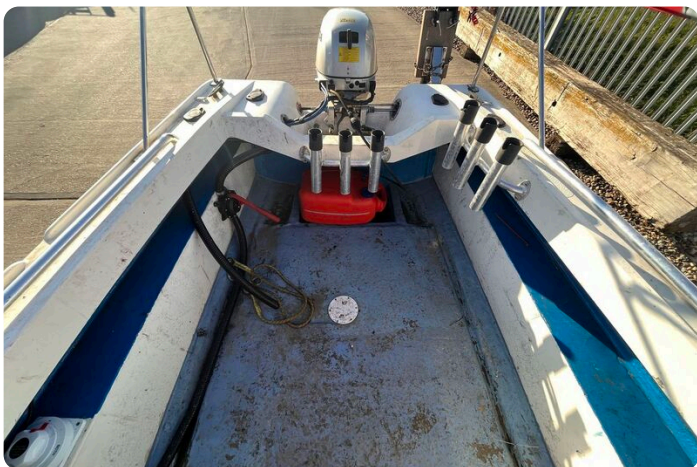

Make:	Fisherman
Model:	17
Year:	0
Condition:	Used
Engine:	, 250 hp
Engine type:	
Length:	5.18 m (16.99 ft)
Beam:	0 m (0.00 ft)
Cabins:	0
Berths:	0

Morgan Marine

7zea.com

Description

EN

17ft Fisherman for sale at Morgan Marine. This fisherman 17 is perfect for days out fishing with family or friends or equally cruising up and down the local rivers. With new full canopy and spray hood it can be used at any time of the year. Powered by Honda 20HP this boat is ready to hit the water - Perfect for Morgan Marines park and ride service!

Deck: New full cover. New spray hood. Open deck. Anchor, chain and rope. Front storage locker. Stainless steel arch. Stainless steel handrails. Fishing rod holders.

Cabin: N/a

Cockpit: Helm and co-pilot upholstered folding seats with storage underneath. Console with engine controls and steering wheel.

Accommodation

Cabins:	0
Berths:	0

Images

Fisherman 17 clinker boat - clinker style hull

Fisherman 17 clinker boat - bow

Fisherman 17 clinker boat - canopy frame

Fisherman 17 clinker boat - steering wheel and engine controls

Fisherman 17 clinker boat - canopy

Fisherman 17 clinker boat - view towards bow with canopy

Fisherman 17 clinker boat - view of deck towards aft

Fisherman 17 clinker boat - view towards aft

Fisherman 17 clinker boat - VHF