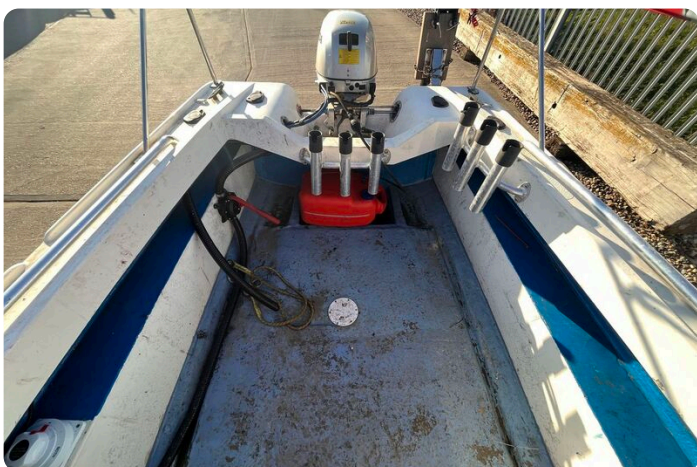

# Description

EN

17ft Fisherman for sale at Morgan Marine. This fisherman 17 is perfect for days out fishing with family or friends or equally cruising up and down the local rivers. With new full canopy and spray hood it can be used at any time of the year. Powered by Honda 20HP this boat is ready to hit the water - Perfect for Morgan Marines park and ride service!

# Images

Fisherman 17 clinker boat - clinker style hull

Fisherman 17 clinker boat - bow

Fisherman 17 clinker boat - canopy frame

Fisherman 17 clinker boat - steering wheel and engine controls

Fisherman 17 clinker boat - canopy

Fisherman 17 clinker boat - view towards bow with canopy

Fisherman 17 clinker boat - view of deck towards aft

Fisherman 17 clinker boat - view towards aft

Fisherman 17 clinker boat - VHF

Fisherman 17 clinker boat - helm seat

Fisherman 17 clinker boat - electronics

Fisherman 17 clinker boat - steering wheel

Fisherman 17 clinker boat - bow interior

Fisherman 17 clinker boat - view towards bow

Fisherman 17 Clinker boat

Fisherman 17 clinker boat - starboard side