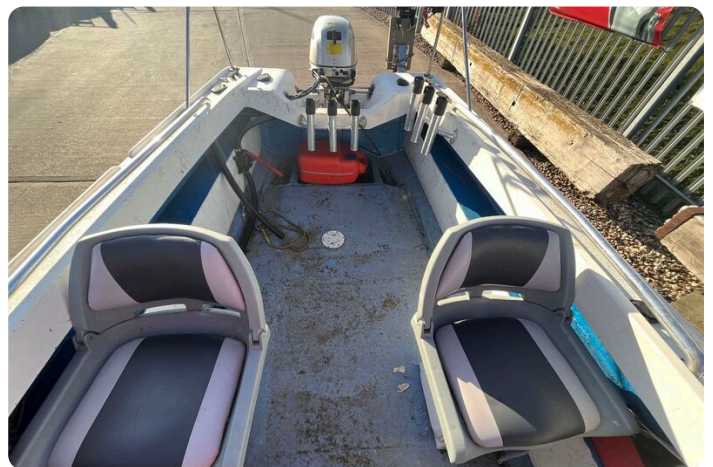

Make:	Fisherman
Model:	17
Year:	0
Condition:	Used
Engine:	, 250 hp
Engine type:	
Length:	5.18 m (16.99 ft)
Beam:	0 m (0.00 ft)
Cabins:	0
Berths:	0

Morgan Marine

7zea.com

Description

EN

17ft Fisherman for sale at Morgan Marine. This fisherman 17 is perfect for days out fishing with family or friends or equally cruising up and down the local rivers. With new full canopy and spray hood it can be used at any time of the year. Powered by Honda 20HP this boat is ready to hit the water - Perfect for Morgan Marines park and ride service!

Deck: New full cover. New spray hood. Open deck. Anchor, chain and rope. Front storage locker. Stainless steel arch. Stainless steel handrails. Fishing rod holders.

Cabin: N/a

Cockpit: Helm and co-pilot upholstered folding seats with storage underneath. Console with engine controls and steering wheel.

Accommodation

Cabins:	0
Berths:	0

Images

Fisherman 17 clinker boat - clinker style hull

Fisherman 17 clinker boat - bow

Fisherman 17 clinker boat - canopy frame

Fisherman 17 clinker boat - steering wheel and engine controls

Fisherman 17 clinker boat - canopy

Fisherman 17 clinker boat - view towards bow with canopy

Fisherman 17 clinker boat - view of deck towards aft

Fisherman 17 clinker boat - view towards aft

Fisherman 17 clinker boat - VHF