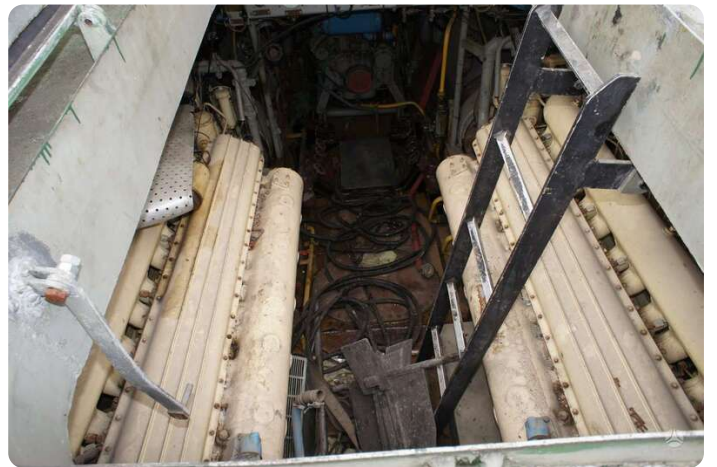

Make:	Ex -Patrouilleboot
Model:	Viesulas
Year:	1990
Condition:	Used
Engine type:	

Measurements

Length:	11.67 m (38.29 ft)
Beam:	4.4 m (14.44 ft)
Deep:	0.8 m (2.62 ft)

Accommodation

Cabins:	0
Berths:	0

Images