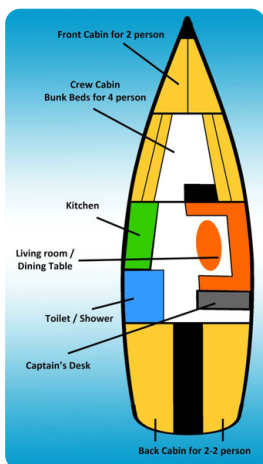

Details

Make:	Equator
Model:	44
Year:	2003
Condition:	Used
Hull:	Fiberglass
Engine:	VOLVO PENTA, 41 hp
Engine type:	
Fuel type:	Diesel
Fuel tank:	80 l (21.13 gal)
Length:	13.66 m (44.82 ft)
Beam:	4.2 m (13.78 ft)
Cabins:	4
Berths:	7

- CD player
- Spray hood
- Bimini

General information

Make:	Equator
Model:	44
Year:	2003
Condition:	Used
Hull:	Fiberglass

Engine

Engine:	VOLVO PENTA, 41 hp
Engine type:	
Fuel type:	Diesel
Fuel tank:	80 l (21.13 gal)

Measurements

Length:	13.66 m (44.82 ft)
Beam:	4.2 m (13.78 ft)
Deep:	1.6 m (5.25 ft)
Weight:	10040 kg (22,134.04 lb)

Accommodation

Cabins:	4
Berths:	7

Images

Layout

IMG_20240705_113419_889

IMG_20240705_120446_083