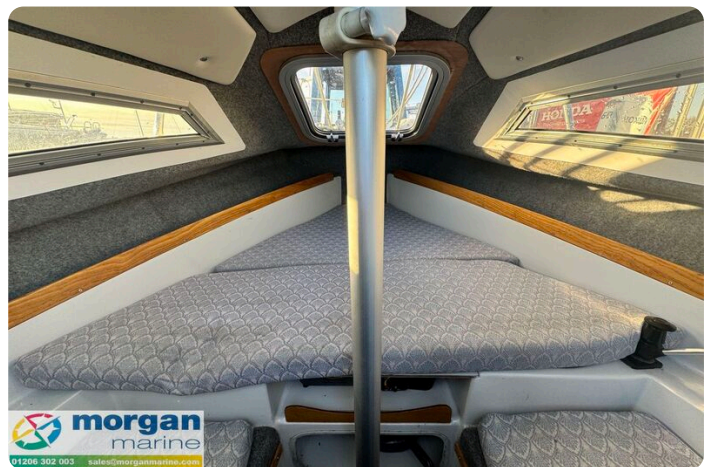

Deck: GRP hull with white topsides and superstructure. Twin lifting keel. Boarding ladder. Anchor and chain. Aft cockpit with rudder and tiller steering. Alloy mast and boom. Pushpit and Pulpit. Guardrails. Main sail with slab reefing. Head sail. Spray hood dodgers and bimini. Winches. Aluminium windows. Fenders and ropes. Jib furling. Lockers.

Cabin: Cabin with 4 berths and pull down table. Sink and single burner cooker.

Cockpit: Cockpit cushioned seating with storage lockers underneath. Hatch to saloon.

Electronics: Swiftech VHF radio. Navman depth sounder. Solar panel. Nav lights. Anchor light. Internal lights. 12v switch panel. 12v Battery. Compass.

# Images

Eagle-525-main

Eagle-525-ladder

Eagle-525-boarding-ladder

Eagle-525-cockpit-bench

Eagle-525-bench

Eagle-525-stern

Eagle-525-side-view

Eagle-525-bow

Eagle-525-cockpit

Eagle-525-VHF

Eagle-525-sink

Eagle-525-engine

Eagle-525-cooker

Eagle-525-berth

Eagle-525-table-up