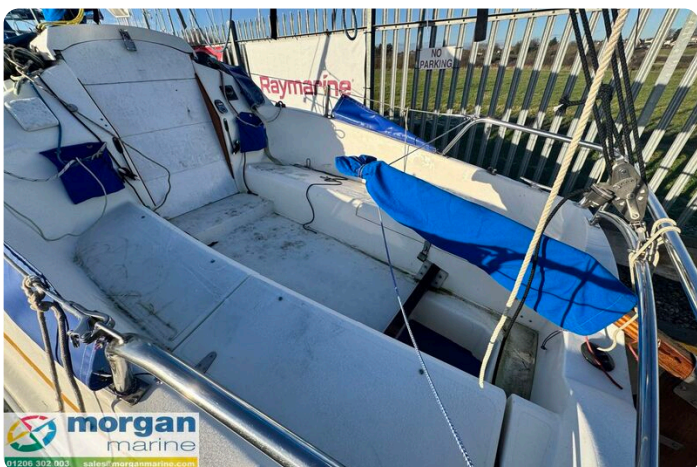

Make:	Eagle
Model:	525
Year:	2005
Condition:	Used
Engine:	, 900 hp
Engine type:	
Length:	5.18 m (16.99 ft)
Beam:	2.14 m (7.02 ft)
Cabins:	0
Berths:	0

Morgan Marine

7zea.com

Description

EN

2005 Eagle 525 with twin lifting keel just in at Morgan Marine, with a 2020 Mariner 3.5hp outboard and Indespension galvanised 2 wheel braked trailer. This ideal park and ride yacht is perfect for the east coast sailing and weekending. This boat is in good condition inside and out, needs little ongoing maintenance to enjoy sailing on a limited budget. Early viewing is advised!!

Deck: GRP hull with white topsides and superstructure. Twin lifting keel. Boarding ladder. Anchor and chain. Aft cockpit with rudder and tiller steering. Alloy mast and boom. Pushpit and Pulpit. Guardrails. Main sail with slab reefing. Head sail. Spray hood dodgers and bimini. Winches. Aluminium windows. Fenders and ropes. Jib furling. Lockers.

Machinery: 2020 Mariner 3.5hp outboard.

Trailer: Indespension Galvanised 2 wheel braked trailer with jockey wheel and winch.

General information

Make:	Eagle
Model:	525
Year:	2005
Condition:	Used

Engine

Engine:	, 900 hp
Engine type:	

Eagle-525-depth-sounder

Eagle-525-door

Eagle-525-hood

Eagle-525-hatch

Eagle-525-rudder

Eagle-525-cockpit

Eagle-525-back

Eagle-525-side