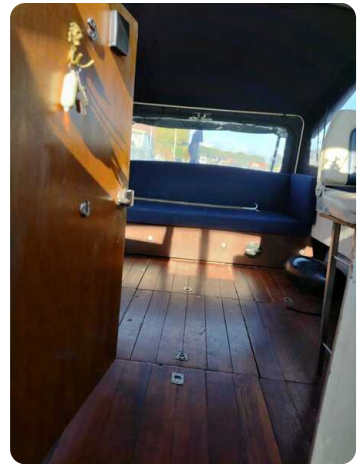

Measurements

Length:	8.5 m (27.89 ft)
Beam:	3.1 m (10.17 ft)
Deep:	0.7 m (2.30 ft)

Accommodation

Cabins:	0
Berths:	0

Images

Scheepsmakelaardij Goliath

Hendrik Bulthuisweg 2

8606 KB SNEEK