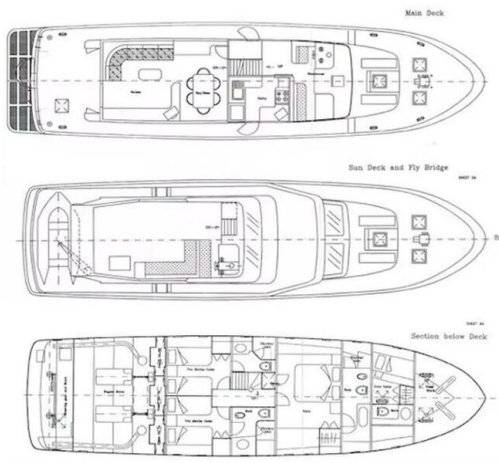

Make:	CCYD
Model:	200
Year:	1990
Condition:	Used
Hull:	Steel
Engine:	Caterpillar, 2x 275 hp
Engine type:	Inboard engine
Fuel type:	Diesel
Fuel tank:	6000 l (1,585.04 gal)
Length:	22 m (72.18 ft)
Beam:	5.3 m (17.39 ft)
Cabins:	3
Berths:	3

- Compass
- Depthsounder
- Autopilot
- VHF
- Plotter
- Log-speedometer
- Radar

Sail & Rig equipment

- Spinnaker

General equipment

- TV
- DVD player
- Bimini

General information

Make:	CCYD
Model:	200
Year:	1990
Condition:	Used
Hull:	Steel

Engine

Engine:	Caterpillar, 2x 275 hp
Engine type:	Inboard engine
Fuel type:	Diesel
Fuel tank:	6000 l (1,585.04 gal)

Measurements

Length:	22 m (72.18 ft)
Beam:	5.3 m (17.39 ft)
Deep:	1.7 m (5.58 ft)
Weight:	78080 kg (172,134.04 lb)

IMGA1206

info@superum-yachting.com

IMGA1276t

info@superum-yachting.com

IMGA1286

LAYOUT

Superum Yachting

ACI marina Rovinj