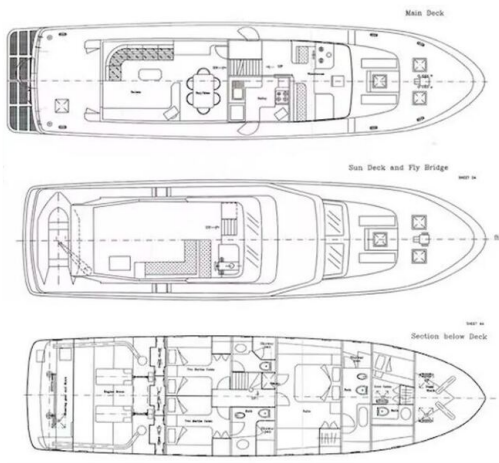

- Compass
- Depthsounder
- Autopilot
- VHF
- Plotter
- Log-speedometer
- Radar

Sail & Rig equipment

- Spinnaker

General equipment

- TV
- DVD player
- Bimini

General information

Make:	CCYD
Model:	200
Year:	1990
Condition:	Used
Hull:	Steel

Engine

Engine:	Caterpillar, 2x 275 hp
Engine type:	Inboard engine
Fuel type:	Diesel
Fuel tank:	6000 l (1,585.04 gal)

Measurements

Length:	22 m (72.18 ft)
Beam:	5.3 m (17.39 ft)
Deep:	1.7 m (5.58 ft)
Weight:	78080 kg (172,134.04 lb)

IMGA1206

info@superum-yachting.com

IMGA1276t

info@superum-yachting.com

IMGA1286

LAYOUT

Superum Yachting

ACI marina Rovinj