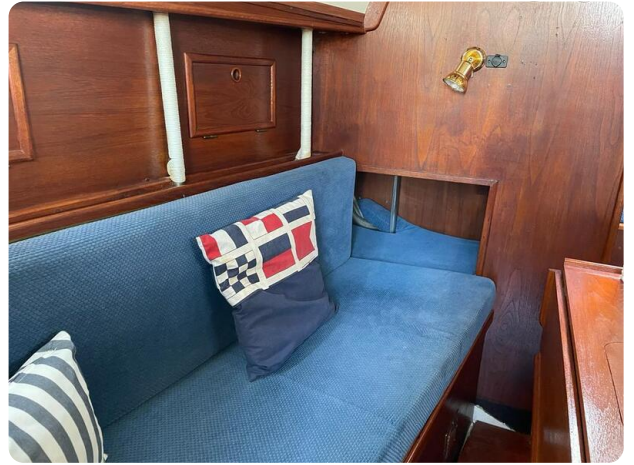

Measurements

Length:	9 m (29.53 ft)
Beam:	3.26 m (10.70 ft)
Deep:	1.5 m (4.92 ft)

Accommodation

Cabins:	0
Berths:	0

Images

Scheepsmakelaardij Goliath

Hendrik Bulthuisweg 2

8606 KB SNEEK